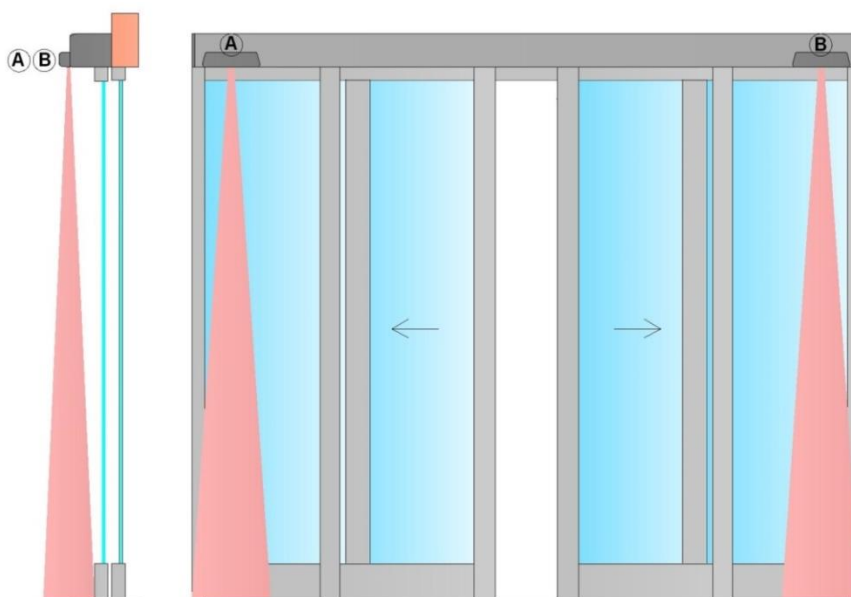

COLLEGAMENTI ELETTRICI DEI SENSORI DI SICUREZZA

ELECTRICAL CONNECTIONS OF SAFETY SENSORS

	FACE	BEA	BIRCHER	HOTRON	OPTEx
	5CB01	IXIO-ST	PrimeScanA	3H-IR14C	OA-PRESENCE T
	5CB01E	VIO-ST	PrimeScanB	HR94D1-C1	
SAFETY	0	Brown Blue	White Gray	Black Brown	Green Orange
	1	Green Pink	Brown Red	Red Yellow	Red Blue
	6A (6B)	Gray	Blue	Blue	White
	41	Red	Pink	Gray	Brown