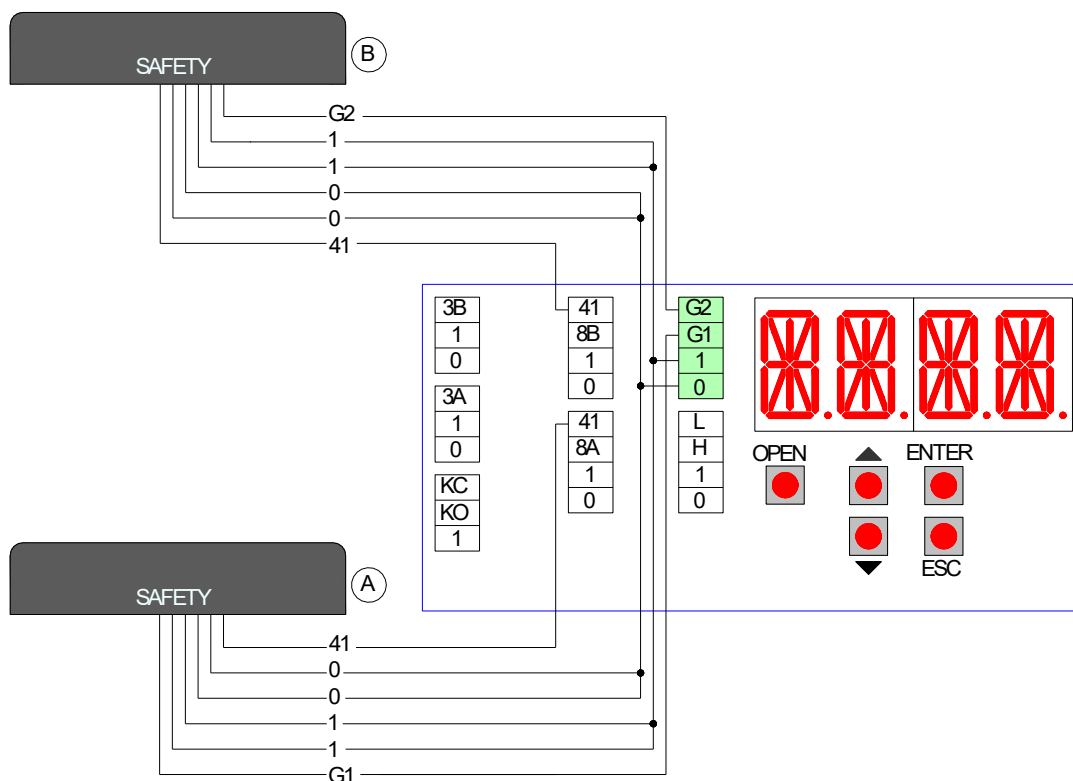

## ELECTRICAL CONNECTIONS OF SENSORS FOR EMERGENCY EXIT

	FACE	BEA	BEA	BIRCHER	BIRCHER	HOTRON	HOTRON	OPTEX	OPTEX
	<b>5CB01E</b>	IXIO-DT3	IXIO-DT3 ARTEK	PrimeTec A	DualSense D	SSR-3V	SSR-3-ER	OAM-DUAL T	OAM DUAL TE
OPENING	0	Brown	Black	White	White	Black	Black	White	White
	1	Green	Red	Brown	Brown	Red	Red	Brown	Brown
	R0	White/Black	Yellow / Black	Green	Purple	Green	Light blue	Yellow	Red/Blue
	R1	Yellow/Black	Yellow / Red	Yellow	Black	White	Pink	Green	Gray/Pink
SAFETY	0	Blue	Blue	Gray	Gray	Brown	Brown	Black	Black
	1	Pink	Pink	Red	Red	Yellow	Yellow	Pink	Pink
	8A	Gray	Pink	Blue	Blue	Blue	Blue	Blue	Blue
	41	Red	Blue	Pink	Pink	Gray	Gray	Red	Red

# COLLEGAMENTI ELETTRICI DEI SENSORI DI SICUREZZA

## ELECTRICAL CONNECTIONS OF SAFETY SENSORS

	FACE	BEA	BIRCHER	HOTRON	OPTEx
	<b>5CB01</b>	IXIO-ST	PrimeScanA	3H-IR14C	OA-PRESENCE T
	<b>5CB01E</b>	VIO-ST	PrimeScanB	HR94D1-C1	
SAFETY	0	Brown Blue	White Gray	Black Brown	Green Orange
	1	Green Pink	Brown Red	Red Yellow	Red Blue
	6A (6B)	Gray	Blue	Blue	White
	41	Red	Pink	Gray	Brown

## ELECTRICAL CONNECTIONS OF SAFETY SENSORS

Impostare da menù: ADV > STG1 > SA-A e ADV > STG2 > SA-B. / Set by menu: ADV > STG1 > SA-A and ADV > STG2 > SA-B.

	FACE	BEA	BIRCHER	HOTRON	OPTEX
	<b>5CB08</b>	IXIO-ST VIO-ST	PrimeScanA PrimeScanB	3H-IR14C HR94D1-C1	OA-PRESENCE T
SAFETY	0	Brown Blue	White Gray	Black Brown	Green Orange
	1	Green Pink	Brown Red	Red Yellow	Red Blue
	G1 (G2)	Gray	Blue	Blue	White
	41	Red	Pink	Gray	Brown