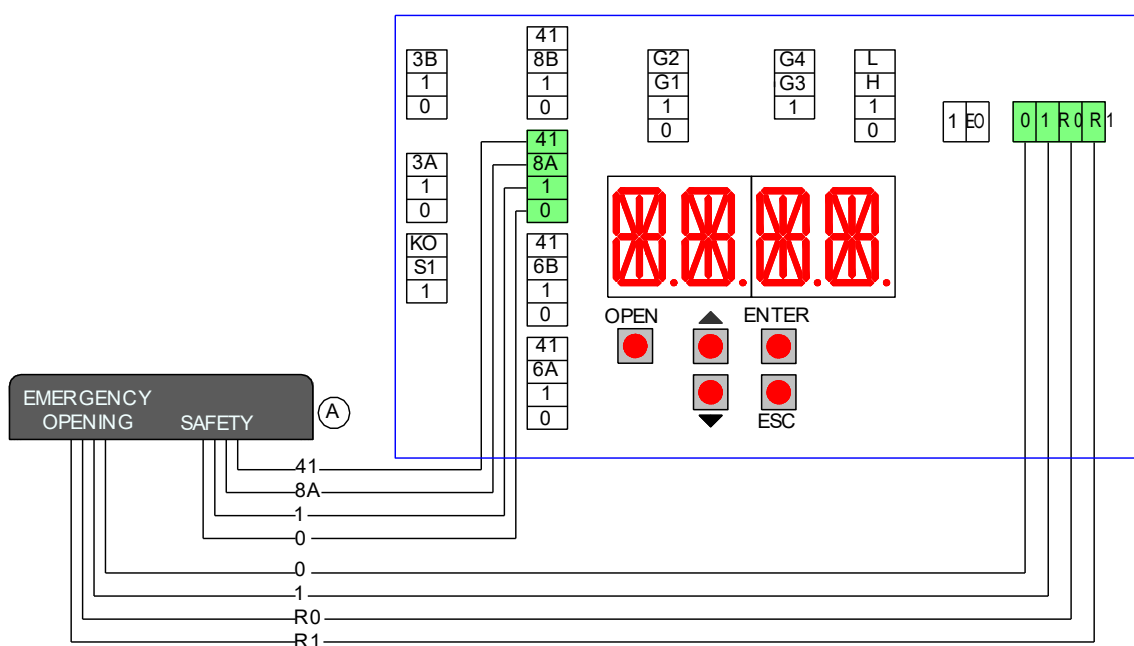

COLLEGAMENTI ELETTRICI DEI SENSORI PER USCITE DI EMERGENZA

ELECTRICAL CONNECTIONS OF SENSORS FOR EMERGENCY EXIT

	FACE	BEA	BEA	BIRCHER	BIRCHER	HOTRON	HOTRON	OPTEX	OPTEX
	5CB01E	IXIO-DT3	IXIO-DT3 ARTEK	PrimeTec A	DualSense D	SSR-3V	SSR-3-ER	OAM-DUAL T	OAM DUAL TE
OPENING	0	Brown	Black	White	White	Black	Black	White	White
	1	Green	Red	Brown	Brown	Red	Red	Brown	Brown
	R0	White/Black	Yellow / Black	Green	Purple	Green	Light blue	Yellow	Red/Blue
	R1	Yellow/Black	Yellow / Red	Yellow	Black	White	Pink	Green	Gray/Pink
SAFETY	0	Blue	Blue	Gray	Gray	Brown	Brown	Black	Black
	1	Pink	Pink	Red	Red	Yellow	Yellow	Pink	Pink
	8A	Gray	Pink	Blue	Blue	Blue	Blue	Blue	Blue
	41	Red	Blue	Pink	Pink	Gray	Gray	Red	Red