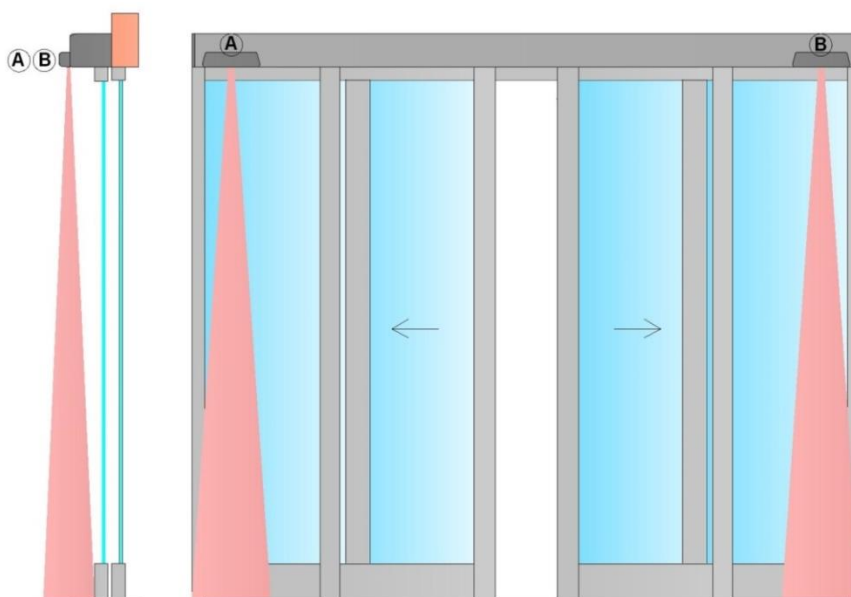

COLLEGAMENTI ELETTRICI DEI SENSORI DI SICUREZZA

ELECTRICAL CONNECTIONS OF SAFETY SENSORS

Impostare da menù: ADV > STG1 > SA-A e ADV > STG2 > SA-B. / Set by menu: ADV > STG1 > SA-A and ADV > STG2 > SA-B.

	FACE	BEA	BIRCHER	HOTRON	OPTEX
	5CB08	IXIO-ST VIO-ST	PrimeScanA PrimeScanB	3H-IR14C HR94D1-C1	OA-PRESENCE T
SAFETY	0	Brown Blue	White Gray	Black Brown	Green Orange
	1	Green Pink	Brown Red	Red Yellow	Red Blue
	G1 (G2)	Gray	Blue	Blue	White
	41	Red	Pink	Gray	Brown