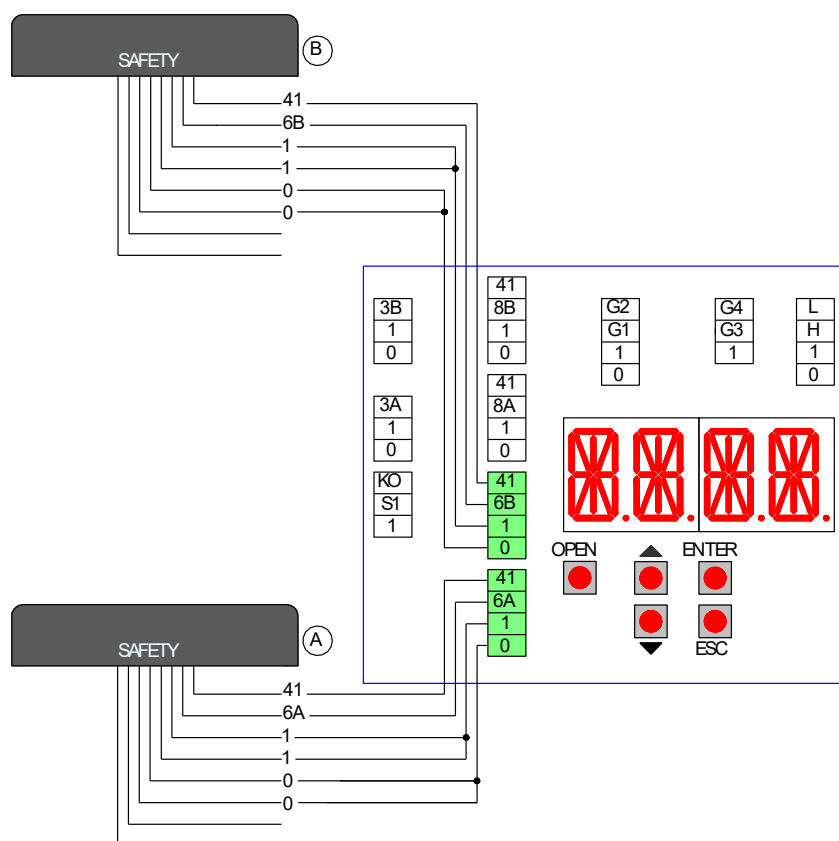

# COLLEGAMENTI ELETTRICI DEI SENSORI PER USCITE DI EMERGENZA

## ELECTRICAL CONNECTIONS OF SENSORS FOR EMERGENCY EXIT

	FACE	BEA	BEA	BIRCHER	BIRCHER	HOTRON	HOTRON	OPTEX	OPTEX
	<b>5CB01E</b>	IXIO-DT3	IXIO-DT3 ARTEK	PrimeTec A	DualSense D	SSR-3V	SSR-3-ER	OAM-DUAL T	OAM DUAL TE
OPENING	0	Brown	Black	White	White	Black	Black	White	White
	1	Green	Red	Brown	Brown	Red	Red	Brown	Brown
	R0	White/Black	Yellow / Black	Green	Purple	Green	Light blue	Yellow	Red/Blue
	R1	Yellow/Black	Yellow / Red	Yellow	Black	White	Pink	Green	Gray/Pink
SAFETY	0	Blue	Blue	Gray	Gray	Brown	Brown	Black	Black
	1	Pink	Pink	Red	Red	Yellow	Yellow	Pink	Pink
	8A	Gray	Pink	Blue	Blue	Blue	Blue	Blue	Blue
	41	Red	Blue	Pink	Pink	Gray	Gray	Red	Red

## ELECTRICAL CONNECTIONS OF SAFETY SENSORS

	FACE	BEA	BIRCHER	HOTRON	OPTEx
	<b>5CB01</b>	IXIO-ST	PrimeScanA	3H-IR14C	OA-PRESENCE T
	<b>5CB01E</b>	VIO-ST	PrimeScanB	HR94D1-C1	
SAFETY	0	Brown Blue	White Gray	Black Brown	Green Orange
	1	Green Pink	Brown Red	Red Yellow	Red Blue
	6A (6B)	Gray	Blue	Blue	White
	41	Red	Pink	Gray	Brown

## ELECTRICAL CONNECTIONS OF SAFETY SENSORS

Impostare da menù: ADV > STG1 > SA-A e ADV > STG2 > SA-B. / Set by menu: ADV > STG1 > SA-A and ADV > STG2 > SA-B.

	FACE	BEA	BIRCHER	HOTRON	OPTEX
	<b>5CB08</b>	IXIO-ST VIO-ST	PrimeScanA PrimeScanB	3H-IR14C HR94D1-C1	OA-PRESENCE T
SAFETY	0	Brown Blue	White Gray	Black Brown	Green Orange
	1	Green Pink	Brown Red	Red Yellow	Red Blue
	G1 (G2)	Gray	Blue	Blue	White
	41	Red	Pink	Gray	Brown